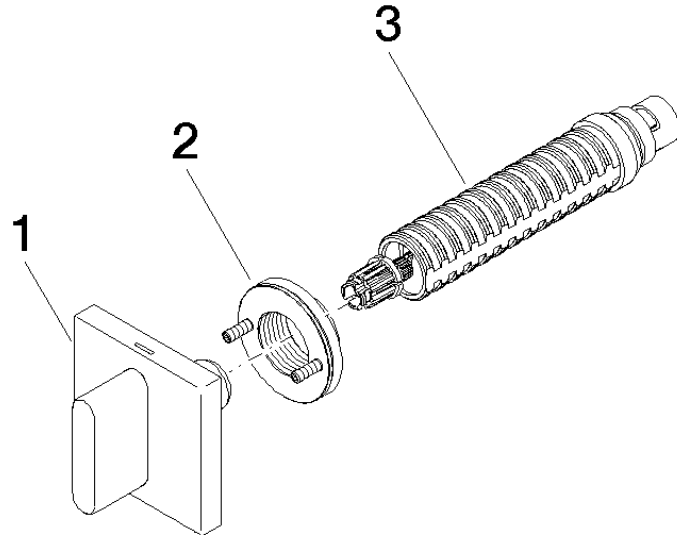

CL.1 Wall valve clockwise closing cold 1/2" - Dark Chrome

CL.1

36 607 706

- rosette 60 x 60 mm
- with cold marking
- head part with cut-to-length spindle and sleeve

	Dark Chrome	36 607 706-19
	Chrome	36 607 706-00
	Brushed Platinum	36 607 706-06
	Brushed Champagne (22kt Gold)	36 607 706-46
	Champagne (22kt Gold)	36 607 706-47
	Brushed Dark Platinum	36 607 706-99

Required miscellaneous

- Wall valve 1/2" -** 35 607 970 90
- max. recess depth 150 mm
 - min. recess depth 105 mm

36 607 706

mm [inches]

Certificates

LGA_29931.

WRAS_2010066.

36 607 706

Spare parts list

No.	Item Number	Name	Quantity used	Delivery time
1	90 20 70 051 02-19	handle (cold)	1	20
2	90 21 02 108 00 90	disc	1	2
3	90 90 03 143 00 90	top	1	2