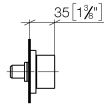

CL.1 Wall valve clockwise closing cold 1/2" - Dark Chrome

CL.1

36 607 706

- rosette 60 x 60 mm
- with cold marking
- head part with cut-to-length spindle and sleeve

	Dark Chrome	36 607 706-19
	Chrome	36 607 706-00
	Brushed Platinum	36 607 706-06
	Brushed Champagne (22kt Gold)	36 607 706-46
	Champagne (22kt Gold)	36 607 706-47
	Brushed Dark Platinum	36 607 706-99

Required miscellaneous

- Wall valve 1/2" -** 35 607 970 90
- max. recess depth 150 mm
 - min. recess depth 105 mm

36 607 706

mm [inches]

Certificates

LGA_29931.

WRAS_2010066.

36 607 706

Spare parts list

No.	Item Number	Name	Quantity used	Delivery time
1	90 20 70 051 02-19	handle (cold)	1	20
2	90 21 02 108 00 90	disc	1	2
3	90 90 03 143 00 90	top	1	2